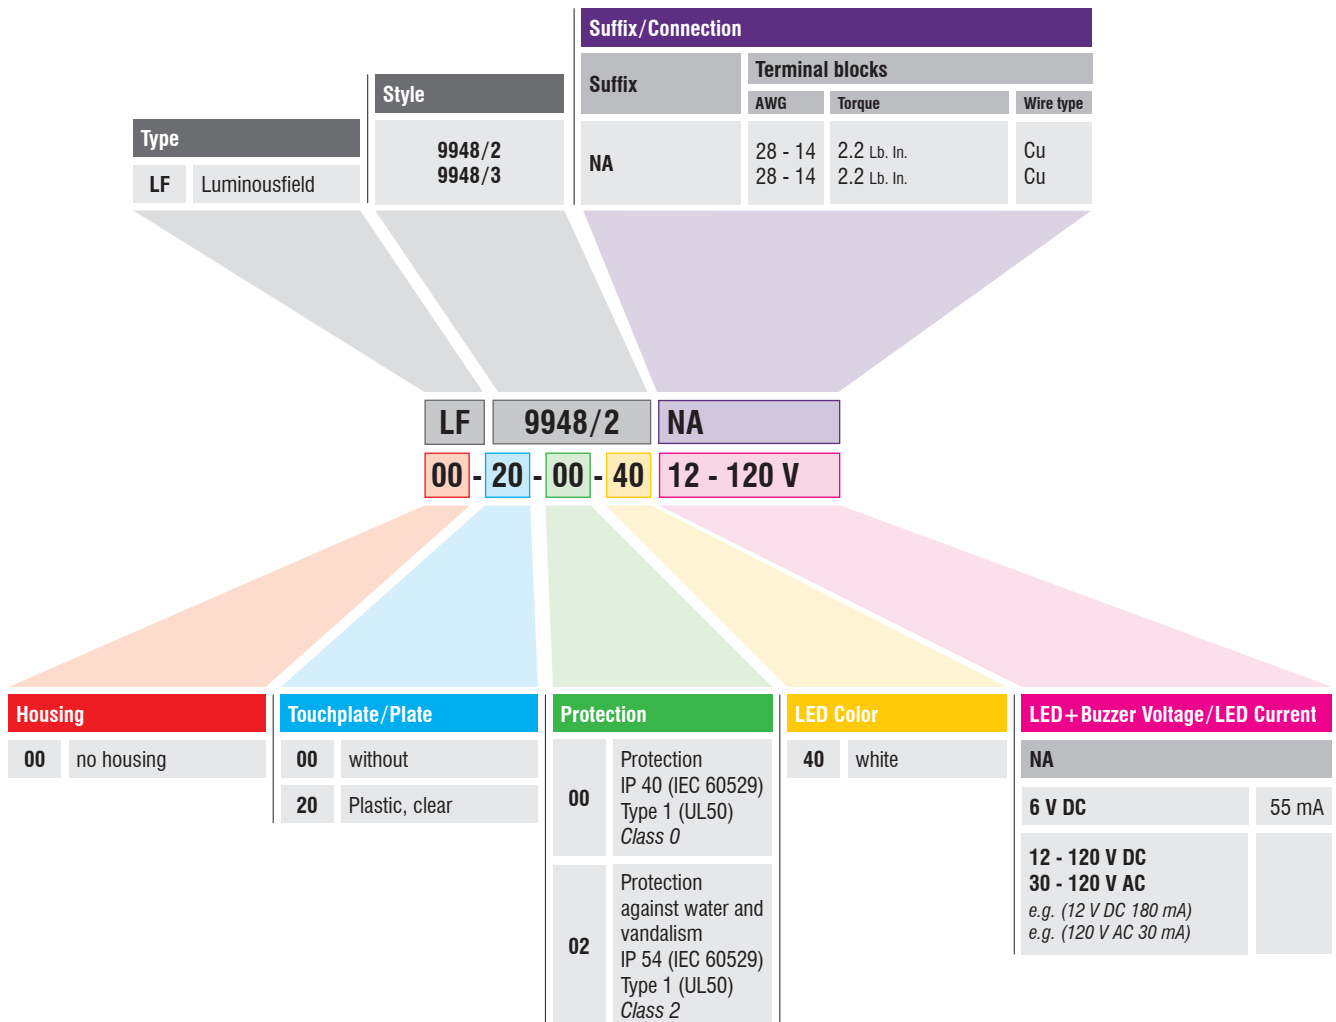

Product Code | Code Produit | Código Producto

LF 9948 NA

⁽¹⁾ only with Safety glass 56

Surrounding air temperature:
max. +55 °C/ +131 °F

E469509
Elevator Accessory